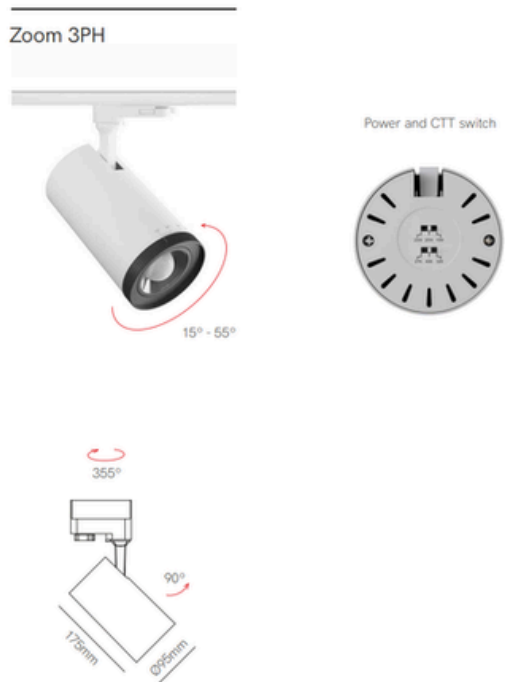

ZOOM 3PH

Zoom 3PH is a highly flexible three-phase track spotlight designed for professional lighting applications. Featuring advanced Switch technology, it allows users to adjust power levels (15W / 20W / 25W) and color temperature (2700K / 3200K / 4000K) directly on the luminaire.

Technical Information

Power	Switch 15W / 20W / 25W
Installation	Three Phase Track
Color Temperature	Switch 2.700K / 3.200K / 4.000K
Lumens	15W: 1.200 lm / 20W: 1.500lm / 25W: 1.800 lm
Material	Aluminium and polycarbonate
Finishes	White / Black
Code	<input type="radio"/> 4900 <input type="radio"/> 4901