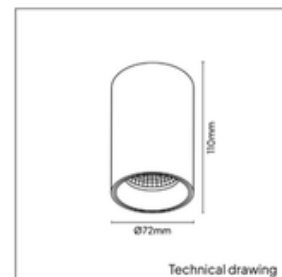

Spotti Surface LED Spotlight

10W surface-mounted LED spotlight with Bridgelux light source, delivering up to 750 lm, CRI >90, and multiple beam angles (15°–45°) with flexible dimming options.

PRODUCT MATERIAL	Die-cast aluminium
LIGHT SOURCE	Bridgelux V10B or DtW
MODULE LIFETIME	Approx. 50.000 hours
DRIVER	Including phase cut dimmable driver
COLORS (Δ)	○ 3 = RAL 9003 white ● 5 = RAL 9005 black
BEAM ANGLE	▲ 24°
ADJUSTABLE	No
DIMMABLE	Yes
SIZE	Ø72 X 110mm

OPTIONS

OPTIONAL BEAM ANGLE	▲ 15°	Art. no.: 3067.010.15.0
	▲ 36°	Art. no.: 3067.010.36.0
	▲ 45°	Art. no.: 3067.010.45.0
ANTI-GLARERING	Black	Included
	Gold	Art. no.: 3067.030.00.9
HONEYCOMB	Art. no.: 3067.040.00.0	
DRIVER OPTIONS	1/10V	250mA 1-11W Art. no.: 0111.250.30.0 This driver can only be placed externally
	DALI	250mA 6-13W Art. no.: 0114.250.40.1 This driver can only be placed externally

INFORMATION

! Full warranty only applies when fixture is purchased in combination with recommended driver.

ANTI-GLARERING

HONEYCOMB

ARTICLE NUMBER	LAMP TYPE	BRAND	LUMINOUS FLUX	OUTPUT POWER	MODULE EFFICIENCY	COLOR TEMPERATURE	CRI	TC LIFETIME	mA
5200.270.24.Δ	V10B	Bridgelux	700lm	10W	70lm/W	2700K	>90	50.000 Hrs	250mA
5200.300.24.Δ	V10B	Bridgelux	750lm	10W	75lm/W	3000K	>90	50.000 Hrs	250mA
5200.125.24.Δ	DtW	Bridgelux	750lm	10W	75lm/W	1800-3000K	>90	50.000 Hrs	250mA

Δ See colors

Disclaimer

Alle technische gegevens, evenals gewichts- en afmetingsspecificaties, zijn gebaseerd op standaardwaarden. Wij behouden ons het recht om technische wijzigingen aan te brengen. Productafbeeldingen dienen ter illustratie en kunnen afwijken van het origineel.

FL

www.formaluna.be