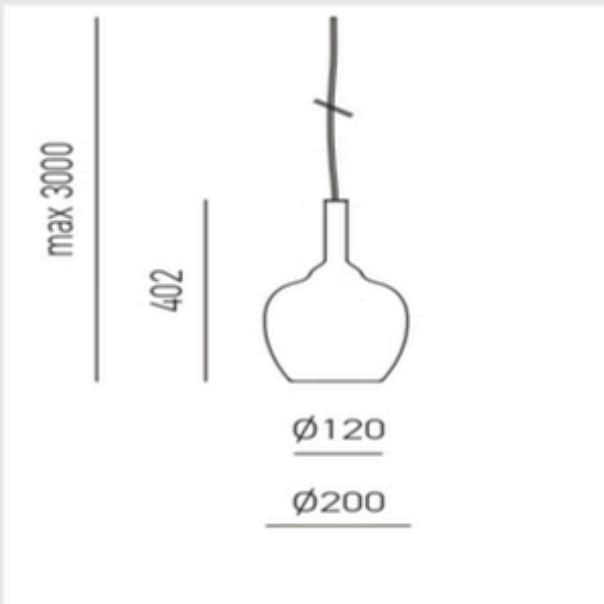

Disclaimer

Alle technische gegevens, evenals gewichts- en afmetingsspecificaties, zijn gebaseerd op standaardwaarden. Wij behouden ons het recht om technische wijzigingen aan te brengen. Productafbeeldingen dienen ter illustratie en kunnen afwijken van het origineel.

FL

www.formaluna.be