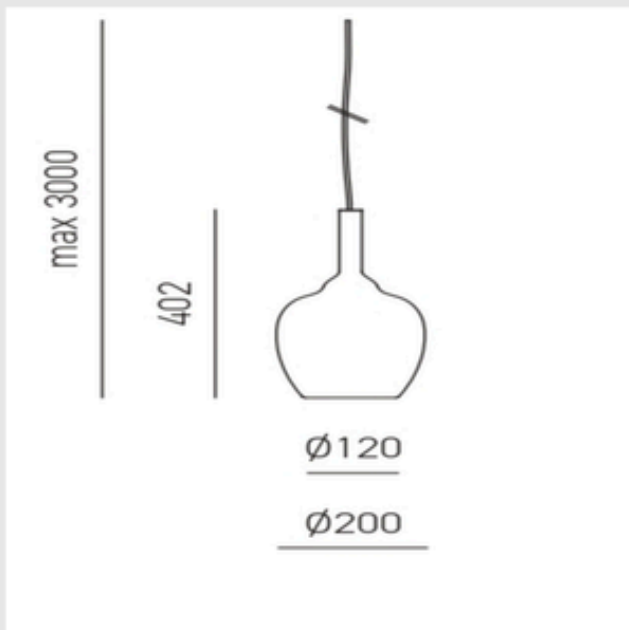

Disclaimer

Alle technische gegevens, evenals gewichts- en afmetingsspecificaties, zijn gebaseerd op standaardwaarden. Wij behouden ons het recht om technische wijzigingen aan te brengen. Productafbeeldingen dienen ter illustratie en kunnen afwijken van het origineel.

FL

www.formaluna.be