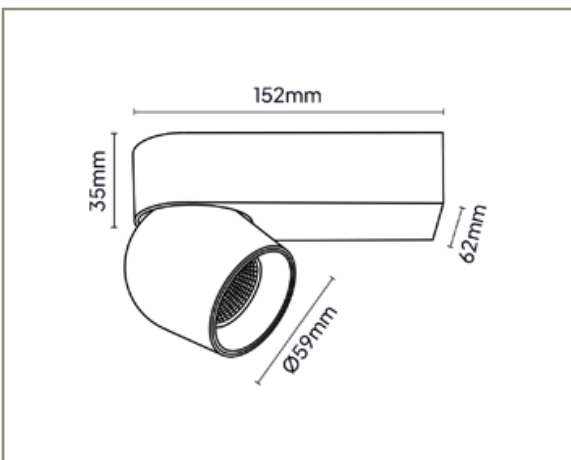

VENUS

KEYLIGHT surface spotlight · 10W · 24° · DTW
IP20 · phase-cut dimmable driver included · adjustable

Compact surface-mounted spotlight in die-cast aluminium with Bridgelux Dim-to-Warm light source and included phase-cut dimmable driver. VENUS combines 350° rotation and 55° tilt with a warm 1800–3000K light range, optional beam angles and a clean architectural form in white or black finishes.

technisch beeld

Lichtbron

Power	10 W
Voltage	Driver included
Light source	Bridgelux DtW
Lumens	900 Lm
Light effectiveness	90 Lm/W
Color temperature	1800-3000K DTW
CRI	>90
Beam angles	24° std. / 36° / 50° opt.
Dimmable	Yes, phase-cut included
Adjustable	Rotate 350° / tilt 55°
Protection index	IP20
Hours of life	50,000 h
Warranty	5 years*

Data sheet

Article number	5066.125.24.Δ
Current	250 mA
Driver	Phase-cut included / 1-10V & DALI opt.
Colors	3 white / 5 black
Diameter	59 mm
Length	152 mm
Depth	35 mm
Optional accessories	Gold ring / honeycomb
Material	Die-cast aluminium