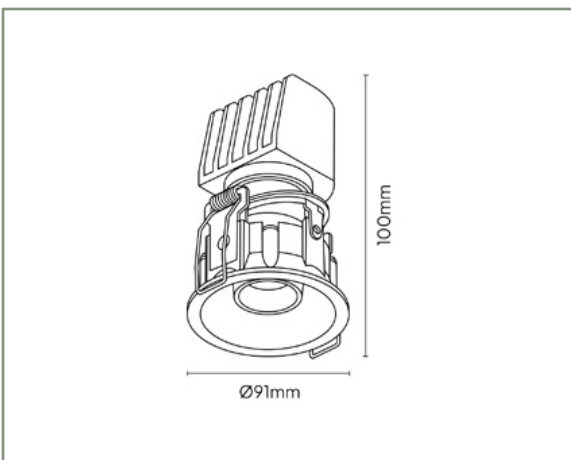

GHIBLI R

KEYLIGHT recessed directional spotlight
26° standard · IP20 · adjustable · driver optional

Directional recessed downlight in die-cast aluminium with Bridgelux V8 Array light source. Available in white/black combination, black or grey finishes, with 2700K and 3000K variants, 550-801 lumen output and 5-year warranty when combined with the recommended driver.

technisch beeld

Lichtbron

Power	6.2 / 9.3 W
Voltage	External driver
Lumens	550 / 591 / 745 / 801 Lm
Light effectiveness	80-95 Lm/W
Color temperature	2700K / 3000K
CRI	>90
Beam angles	26° std. / 36° opt.
Dimmable	Driver dependent
Adjustable	0-20° / 360°
Protection index	IP20
Hours of life	50,000 h
Warranty	5 years*

Data sheet

Article numbers	4915.179 / 379 / 180 / 380
Current	350 / 500 mA
Driver	Select option, excluding driver
Colors	35 white+black / 5 black / 7 grey
Long	100 mm
Width	—
High	—
Diameter	91 mm
Cutting diameter	Hole size see driver sheet
Material	Die-cast aluminium