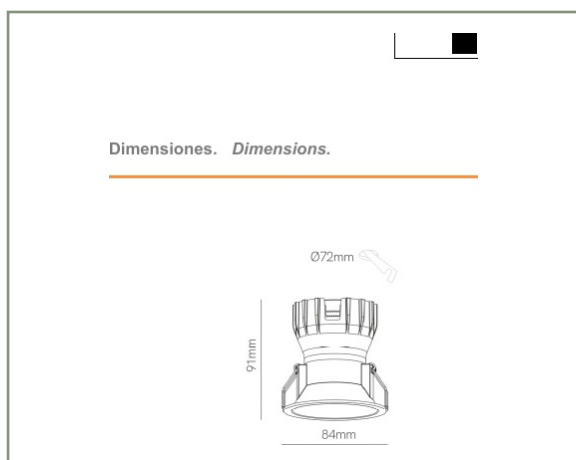

technisch beeld