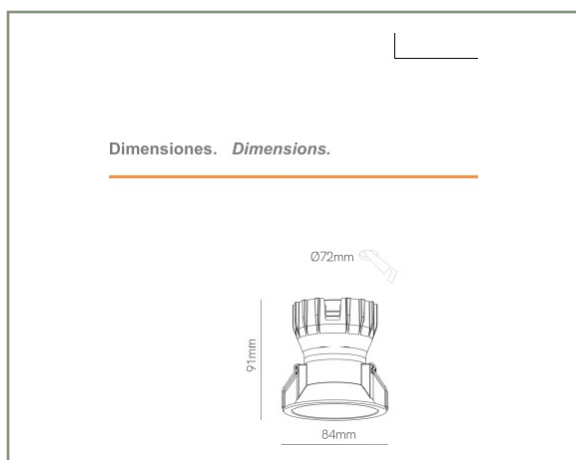

technisch beeld

Disclaimer

Alle technische gegevens, evenals gewichts- en afmetingsspecificaties, zijn gebaseerd op standaardwaarden. Wij behouden ons het recht om technische wijzigingen aan te brengen. Productafbeeldingen dienen ter illustratie en kunnen afwijken van het origineel.

Lichtbron

Power	8 W
Voltage	220-240 VAC
Frequency	50/60 HZ
Lumens	780 / 800 / 840 Lm
Light effectiveness	97 Lm/W
Color temperature	2700K / 3200K / 4000K
CRI	>85
Beam angles	40°
Dimmable	TRIAC
UGR	<16
Protection index	65
Clase	Class II
Hours of life	30,000 h
Warranty	3 years

Data sheet

Dimensions	L80 B10
Long	91 mm
Width	—
High	—
Diameter	84 mm
Net weight	0.242 kg
Cutting diameter	72 mm
Material	Aluminium
Includes	SWITCH CCT

FL

www.formaluna.be