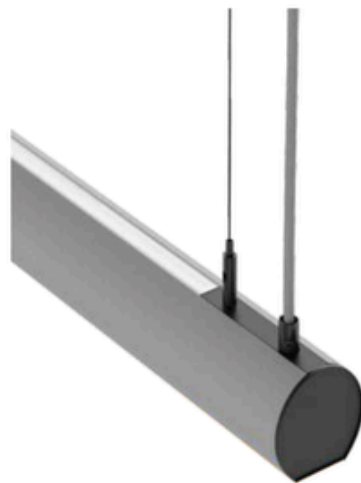

DUMI DUAL

A high-performance linear LED luminaire designed for professional environments. The Dumidual 2 delivers uniform direct and indirect lighting with low glare, high color accuracy, and flexible configuration options—ideal for offices, retail, and architectural spaces.

NEW

Dumidual

*Finished luminaire. Includes suspension kit and textile power cable.

Control accessories:  page 327  pages 326-333

Disclaimer

Alle technische gegevens, evenals gewichts- en afmetingsspecificaties, zijn gebaseerd op standaardwaarden. Wij behouden ons het recht om technische wijzigingen aan te brengen. Productafbeeldingen dienen ter illustratie en kunnen afwijken van het origineel.

FL

www.formaluna.be

DUMI DUAL

A high-performance linear LED luminaire designed for professional environments. The Dumi Dual 2 delivers uniform direct and indirect lighting with low glare, high color accuracy, and flexible configuration options—ideal for offices, retail, and architectural spaces.

Technical Information

Power	44-51W / 54-63W / 66-76W / 76-97W
Lumens	4.004 lm - 13.192 lm
Installation	Pendant
Material	Aluminium 6063
PCB	Down Rigid / Up Flex

Code	Diffuser (Angle)	Size (Power UGR & Opal/Black slats)	CCT (lm/W)	Driver	Colour
Code D	UGR (78°) P	1.170mm (44/51W) 3	2.700K (91-112 lm/W) 2	On / Off 1	White (9003) 1
	Opal (112°) W	1.450mm (54/63W) 4	3.000K (96-128 lm/W) 3	Triac 4	Black (9005) 2
	Black slats (60°) N	1.730mm (66/76W) 5	4.000K (103-136 lm/W) 4	Casambi 5	Gray (7037) 3
		2.020mm (76/97W) 6	2.700-5.500K (95-105 lm/W) 9	Tuya 7	Green (6018) 4
					Orange (2009) 5
					Red (3020) 6
					Violet (4008) 7
					Pastel blue (5024) 8
					Light blue (5012) 9
					Custom RAL