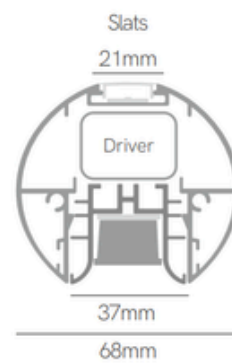

DUMI DUAL

A high-performance linear LED luminaire designed for professional environments. The Dumidual 2 delivers uniform direct and indirect lighting with low glare, high color accuracy, and flexible configuration options—ideal for offices, retail, and architectural spaces.

NEW

Dumidual

*Finished luminaire. Includes suspension kit and textile power cable.

Control accessories: page 327 pages 326-333

Disclaimer

Alle technische gegevens, evenals gewichts- en afmetingsspecificaties, zijn gebaseerd op standaardwaarden. Wij behouden ons het recht om technische wijzigingen aan te brengen. Productafbeeldingen dienen ter illustratie en kunnen afwijken van het origineel.

FL

www.formaluna.be