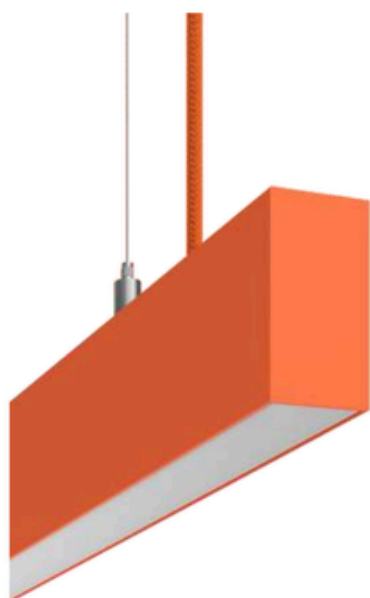

COLOR TIME

Linear LED luminaire with 43-75W output, delivering up to 8,250 lm, CRI >95, low glare (UGR<19), and IP40 rating for architectural lighting.

NEW

Color time

*Finished luminaire. Includes suspension kit and textile power cable.

FL

www.formaluna.be

COLOR TIME

Linear LED luminaire with 43-75W output, delivering up to 8,250 lm, CRI >95, low glare (UGR<19), and IP40 rating for architectural lighting.

Technical Information

Power	43W / 54W / 64W / 75W
Lumens	4.300 lm - 8.250 lm
Installation	Pendant
Material	Aluminium 6063
PCB	Rigid