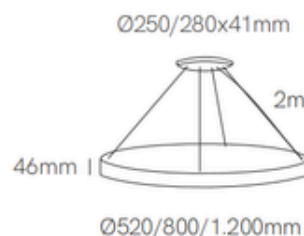

New

Blaber zero direct

Code	Size / Power	Finishes	CCT (lm/W)	Driver	Colour
Zero direct Z	520mm / 35W 0	○ White (9003) 1	2.700K (66 lm/W) 2	On / Off 1	● Black 6
	800mm / 55W 2	● Black (9005) 2	3.000K (72 lm/W) 3	Dali 2	● Light gray 8
	1.200mm / 75W 6	🌈 Custom RAL C	4.000K (78 lm/W) 4	Push 3	● Orange 9
			2.700-5.500K (70 lm/W) 9	Casambi 5	● Light blue C6
				Tuya 7	● Yellow D4
					● Beige D6
					🌈 Custom C