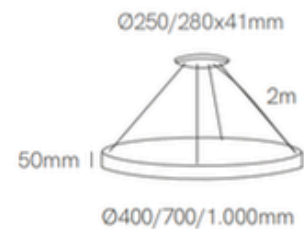

New

Blaber zero in XL

Code	Size / Power	Finishes	CCT (lm/W)	Driver	Colour
Zero in XL N	400mm / 37W 1	○ White (9003) 1	2.700K (150 lm/W) 2	On / Off 1	● Black 6
	700mm / 65W 2	● Black (9005) 2	3.000K (155 lm/W) 3	Dali 2	● Light gray 8
	1.000mm / 94W 3	○  Custom RAL C	4.000K (160 lm/W) 4	Push 3	● Orange 9
			RGB-W (50 lm/W) 7	Casambi 5 ○	● Light blue C6
			2.700-5.500K (100 lm/W) 9	Tuya 7 ○	● Yellow D4
					○ ● Beige D6
					○  Custom C